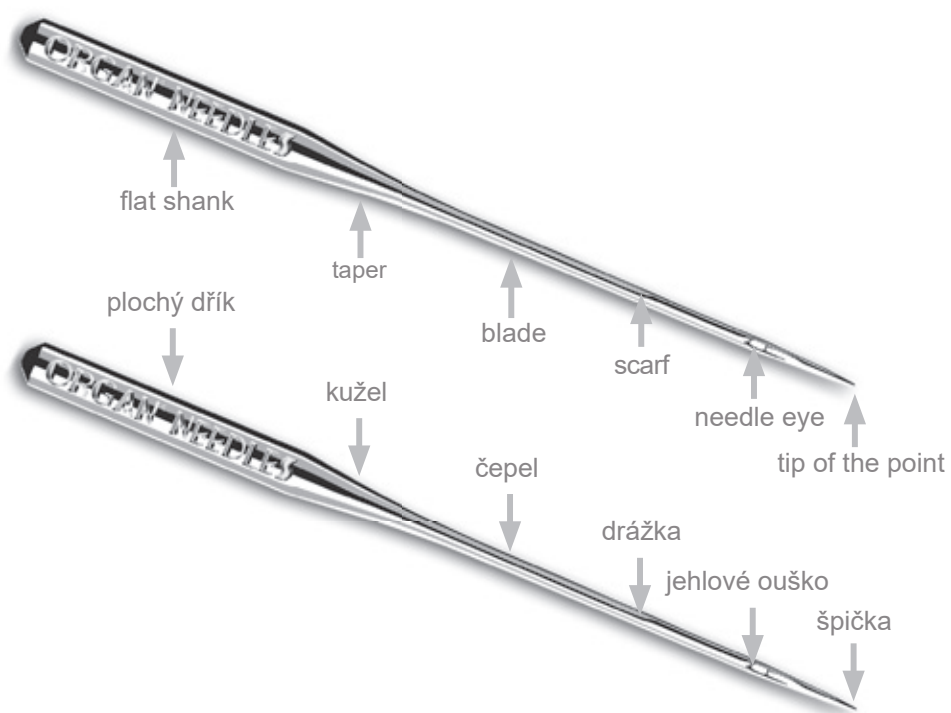

NEEDLE PARTS ČÁSTI JEHLY